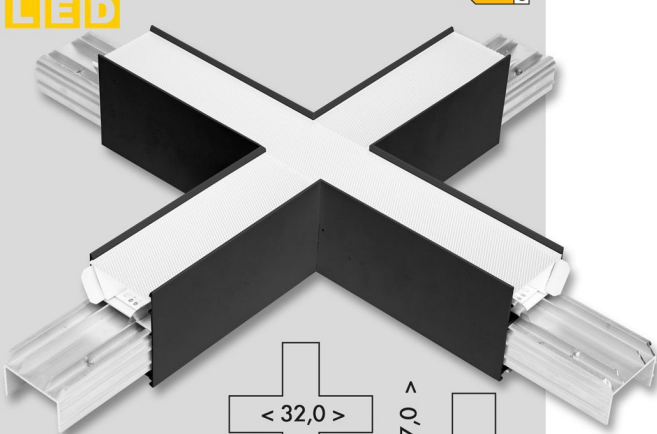

> 7,0

12W 1320lm

NOVINKA  
LED

DONAR

< 32,0 >

> 7,0

15W 1650lm