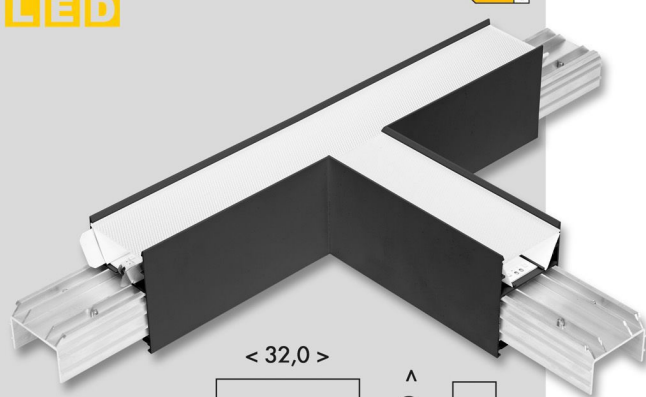

NOVINKA  
LED

DONAR

< 19,2 >

> 7,0

8W 880lm

NOVINKA  
LED

DONAR

< 32,0 >

> 7,0

12W 1320lm

NOVINKA  
LED

DONAR

< 32,0 >

> 7,0

15W 1650lm